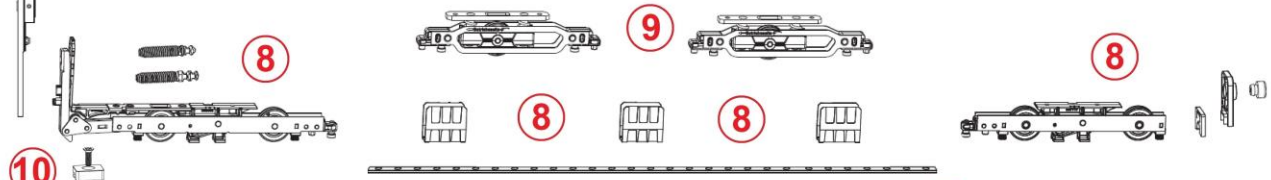

2	101313	Accessories for Top Guide "Universal Low", Black

1	
<u>Part Number</u>	<u>Guide Track</u>
N20914	Top Guide Track "Universal Low", Silver, L=3500mm
N20915	Top Guide Track "Universal Low", Silver, L=5000mm

3			
<u>Part Number</u>	<u>Drive Gear</u>		
214412	Drive Gear Lockable BS 27.5	1000	1660 - 2160
214413	Drive Gear Lockable BS 27.5	1000	2060 - 2560
214414	Drive Gear Lockable BS 27.5	1000	2460 - 2860

4	
<u>Part Number</u>	<u>Aluminium Profile with Brush Seal</u>
N20513	Aluminium Profile with Brush Seal, L=2500mm
N20515	Aluminium Profile with Brush Seal, L=5000mm

5	364198	HS Locking Bolts with Special Thread, Standart, Silver

6		
<u>Part Number</u>	<u>Handles</u>	<u>Colour</u>
103668	Handle Set, Internal/External with Cilinder Covers	Silver
36820	Long Recessed Handle (Finger Pull, External Handle)	Silver
358341	Short Recessed Handle (Finger Pull, External Handle)	Silver

7		
<u>Part Number</u>	<u>Connecting Rods</u>	
361173	Fully Punched Connecting Rod HS 16.4x4, Silver	720 - 3385
359642	Punched Connecting Rod HS 16.4x4, Silver	2235 - 2810
359643	Punched Connecting Rod HS 16.4x4, Silver	2740 - 3385

8	103065	Roller Pack 300 kg with Brushes
9	103071	Additional Roller Pack 400 kg
10	103060	Locking Bolt HS 300/400, Silver (Optional)